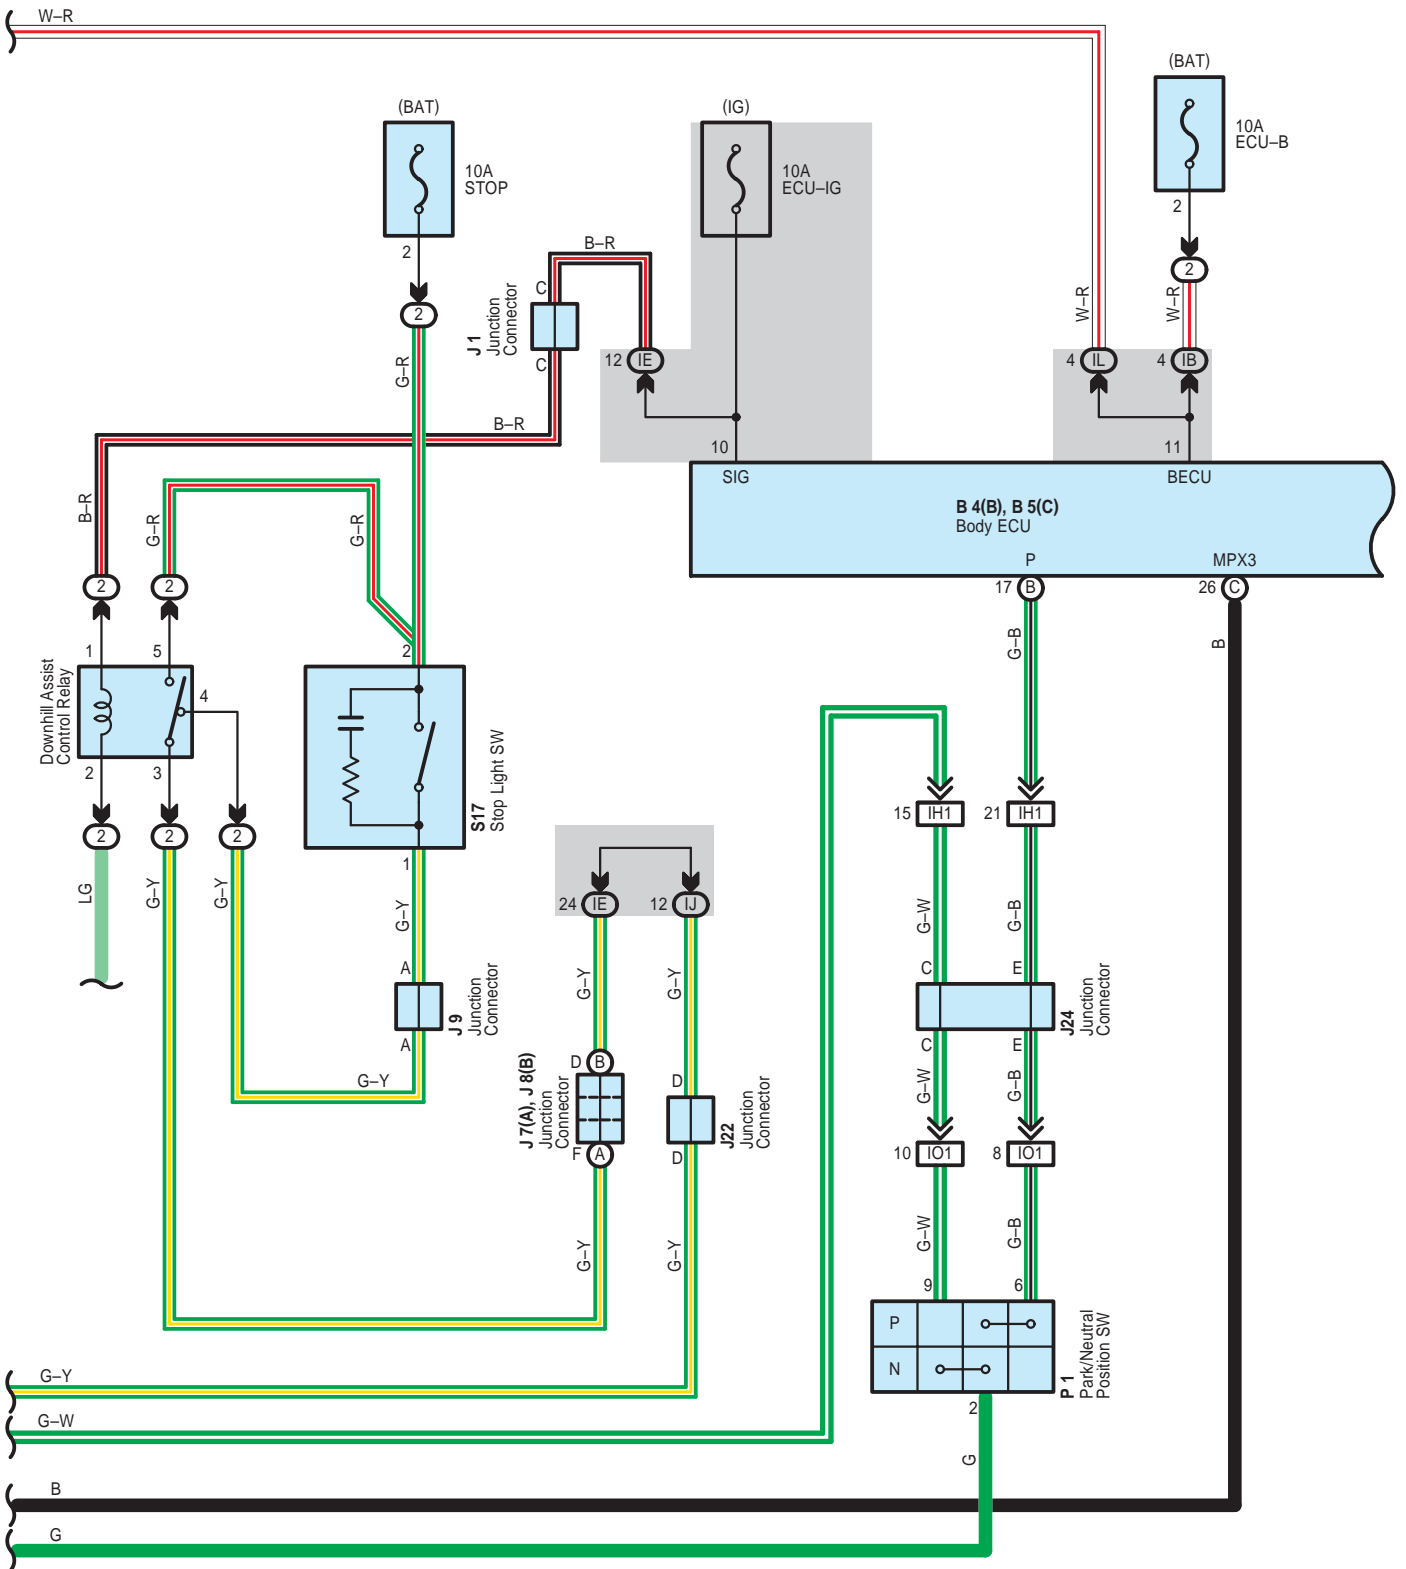

Front Wiper and Washer <w/ Rain Sensor>

Front Wiper and Washer <w/ Rain Sensor>

Front Wiper and Washer <w/ Rain Sensor>

B 4
White

B 5
White

C 9
White

C 11
White

C 15
Black