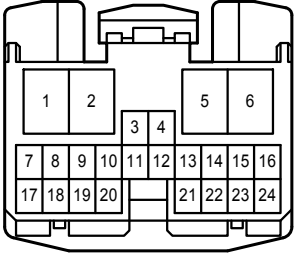

Front Wiper and Washer <w/ Rain Sensor>

Front Wiper and Washer <w/ Rain Sensor>

Front Wiper and Washer <w/ Rain Sensor>

B 4
White

B 5
White

C 9
White

C 11
White

C 15
Black