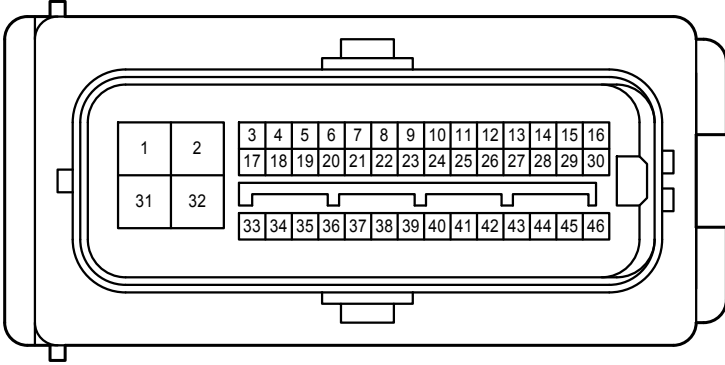

Front Wiper and Washer <w/ Rain Sensor>

P 1
Gray

P 4
Black

R 13
Black

S 17
Blue

S 37
Black

W 2
Dark Gray

W 4
White