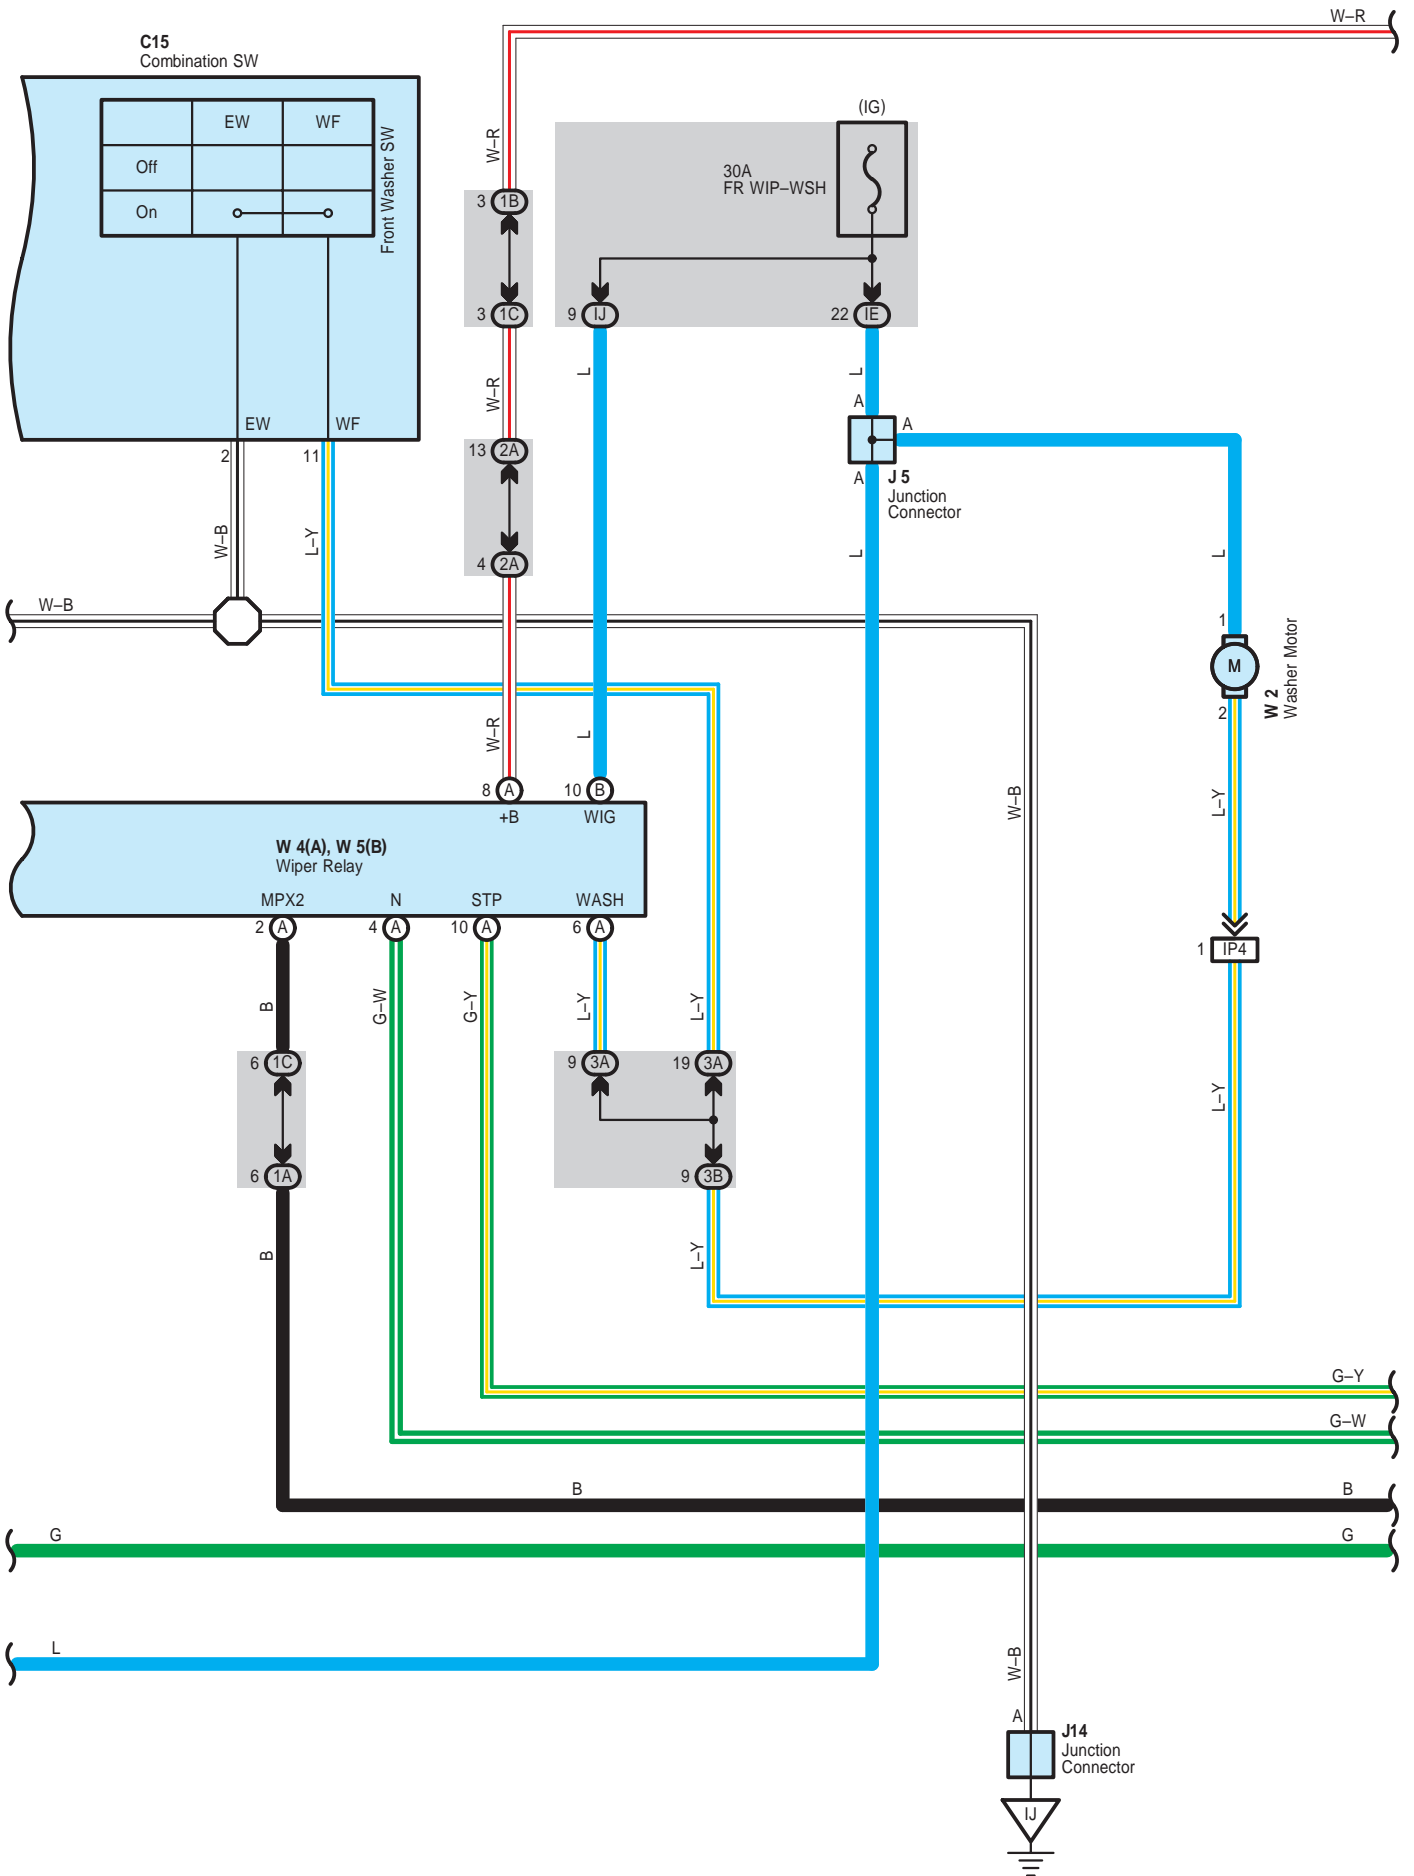

Front Wiper and Washer <w/ Rain Sensor>

Front Wiper and Washer <w/ Rain Sensor>

Front Wiper and Washer <w/ Rain Sensor>

B 4
White

B 5
White

C 9
White

C 11
White

C 15
Black