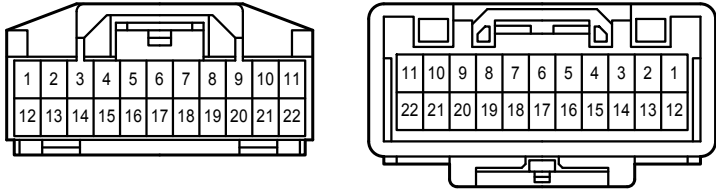

Front Wiper and Washer <w/ Rain Sensor>

IP3
White